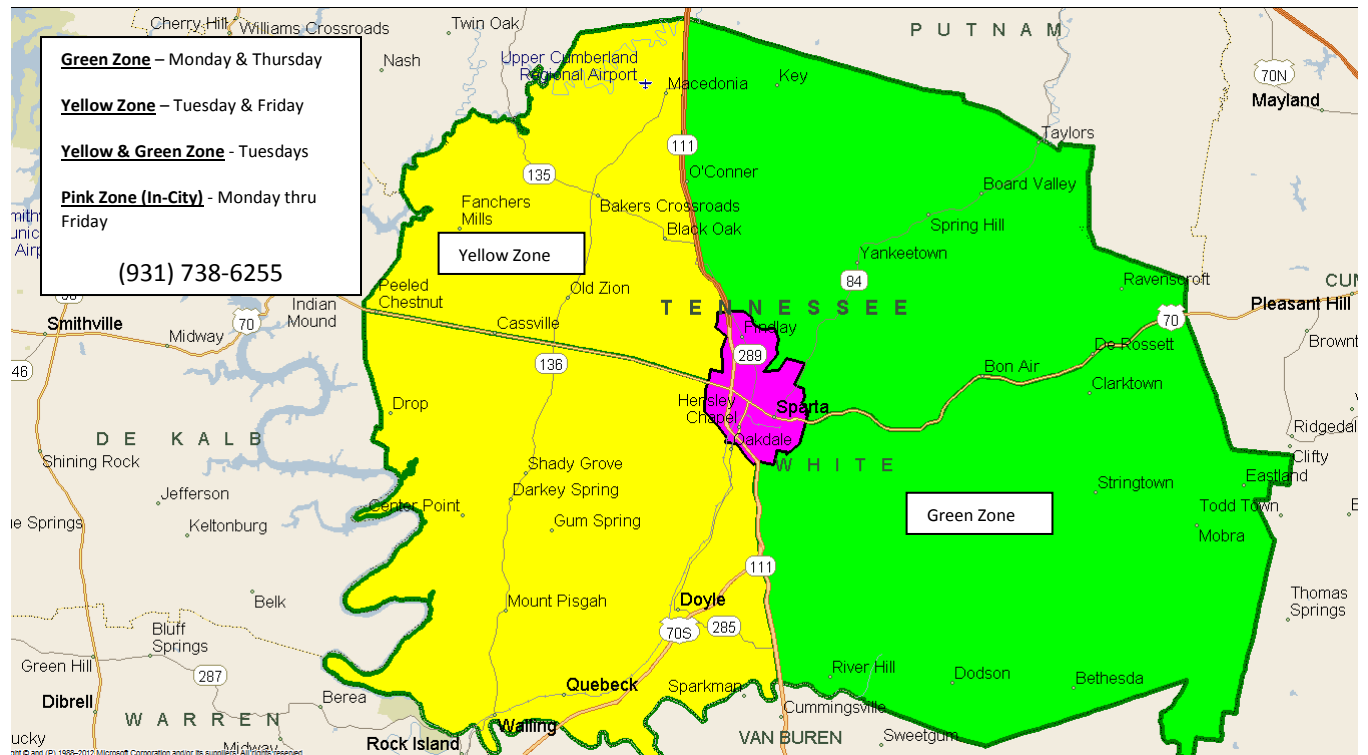

## White County Zone Card

### **One-Way \$1.00 Zone Days, Out of Zone Days \$2.50 upon availability**

Schedule your plans according to zones Monday - Friday 8:00 AM - 4:30 PM

Arrange your activities between the hours 10:00 AM and 2:00 PM

## White County Routes

| Destination/Cost                           | Day of Week                | Schedule   |
|--|----------------------------|--|
| Cookeville, (South Feeder). \$2.50 One-Way | Monday thru Friday         | Based on 1 <sup>st</sup> Appointment. Make appointment between 9:00 AM and 2:00 PM |
| McMinnville, \$3.00 One-Way                | Monday, Wednesday & Friday | Based on 1 <sup>st</sup> Appointment. Make appointment between 9:00 AM and 2:00 PM |
| Nashville, \$10.00 One-Way                 | Monday thru Friday         | Departs Sparta 5:00, 8:00 & 11:00 AM. Returns Sparta 1:00, 4:00 & 7:00 PM          |
| Crossville, \$3.50 One-Way                 | Thursday                   | Based on 1 <sup>st</sup> Appointment. Make appointment between 9:00 AM and 2:00 PM |
| Smithville, \$2.50 One-Way                 | Friday                     | Based on 1 <sup>st</sup> Appointment. Make appointment between 9:00 AM and 2:00 PM |