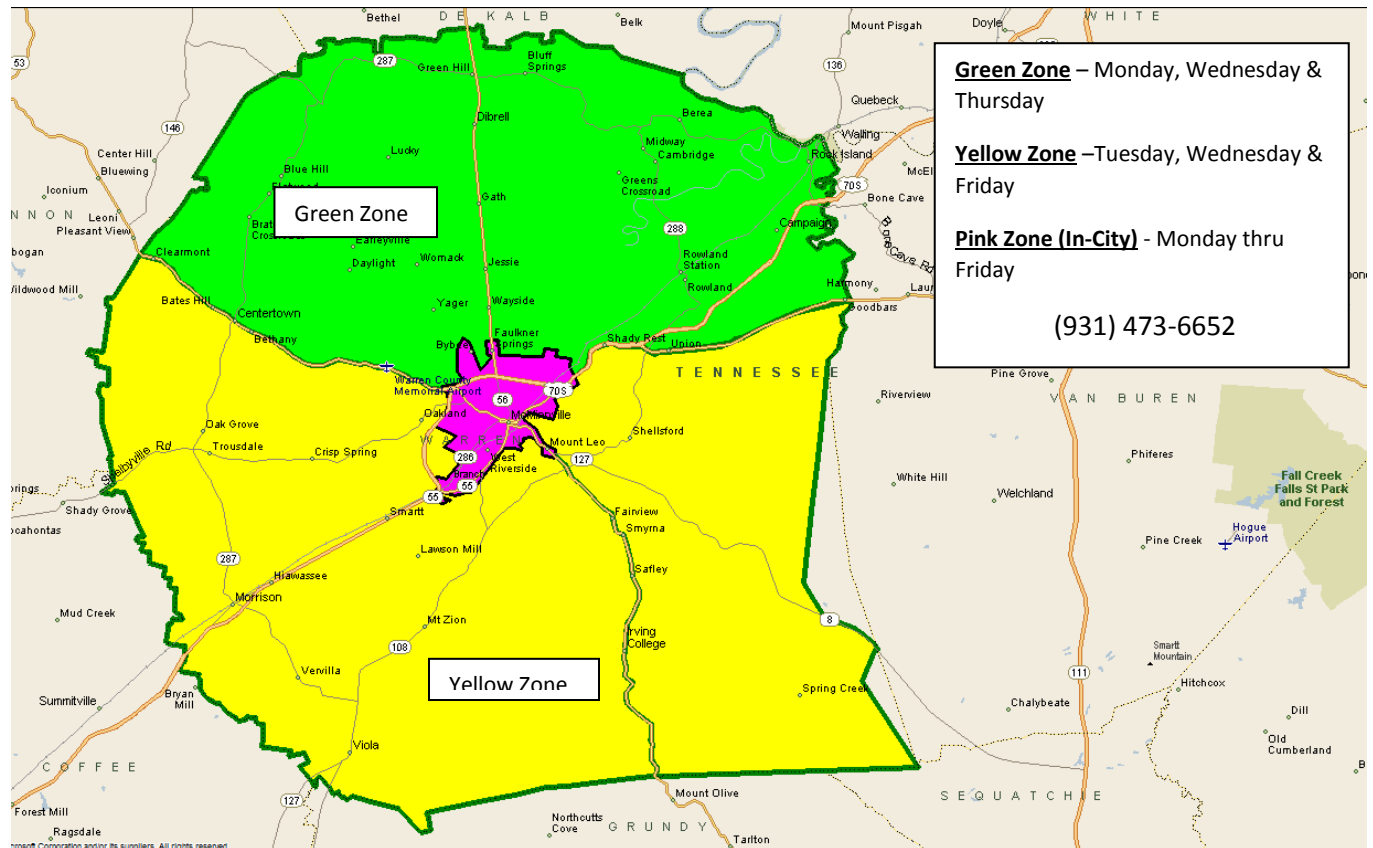

## Warren County Zone Card

**One-Way \$1.00 Zone Days, Out of Zone Days \$2.50 upon availability**

Schedule your plans according to zones Monday - Friday 8:00 AM - 4:30 PM

Arrange your activities between the hours 10:00 AM and 2:00 PM

## Warren County Routes

| Destination/Cost                         | Day of Week        | Schedule  |
|--|--------------------|---|
| Cookeville, \$5.00 one-way               | Monday thru Friday | Based on 1 <sup>st</sup> Appointment. Make appointment between 10:00 AM and 2:00 PM |
| Manchester/Tullahoma, \$3.00 one-way     | Monday thru Friday | Based on 1 <sup>st</sup> Appointment. Make appointment between 10:00 AM and 2:00 PM |
| Chattanooga, \$8.50 one-way              | Wednesday          | Based on 1 <sup>st</sup> Appointment. Make appointment between 10:00 AM and 2:00 PM |
| Murfreesboro, \$5.00 one-way             | Monday Thru Friday | Based on 1 <sup>st</sup> Appointment. Make appointment between 10:00 AM and 2:00 PM |
| Nashville, (I-24 Express) \$8.50 one-way | Monday Thru Friday | Departs McMinnville 6:00 AM and 11:00 AM, Returns McMinnville 12:30 and 6:00 PM     |