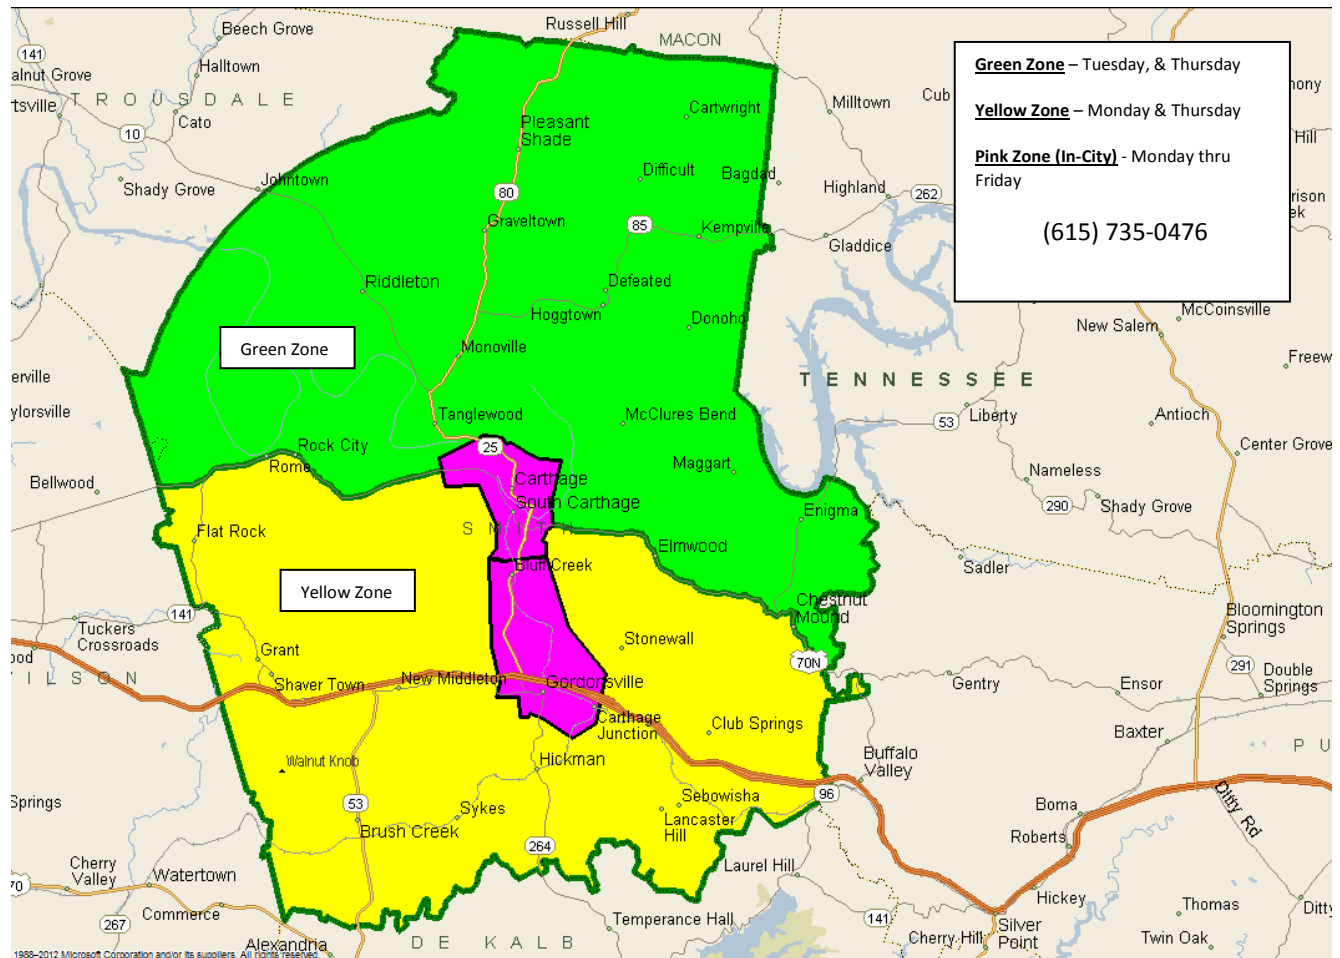

Smith County Zone Card

One-Way \$1.00 Zone Days, Out of Zone Days \$2.50 upon availability

Schedule your plans according to zones Monday - Friday 8:00 AM - 4:30 PM

Arrange your activities between the hours 10:00 AM and 2:00 PM

Smith County Routes

Destination/Cost	Day of Week	Schedule
Lebanon, \$2.50 One-Way	Monday, Wednesday & Friday	Departs Carthage 5:30 AM, 9:00 AM & 11:30 AM Departs Lebanon 6:30 AM, 10:30 AM, 2:00 PM & 4:30 PM
Gallatin, \$4.00 One-Way	Monday & Wednesday	Make appointment between 9:00 AM and 1:00 PM
Cookeville \$3.50 One-Way	Tuesday & Thursday	Make appointment between 9:00 AM and 1:00 PM
Murfreesboro, \$5.50 One-Way	2 nd Tuesday of the Month	Make appointment between 9:00 AM and 1:00 PM
Nashville, \$6.00 One-Way	Monday Thru Friday	Departs Carthage Exit 258 6:30 AM, 9:30 AM & 12:30 AM. Departs Nashville 11:30 AM, 1:30 PM and 4:30 PM