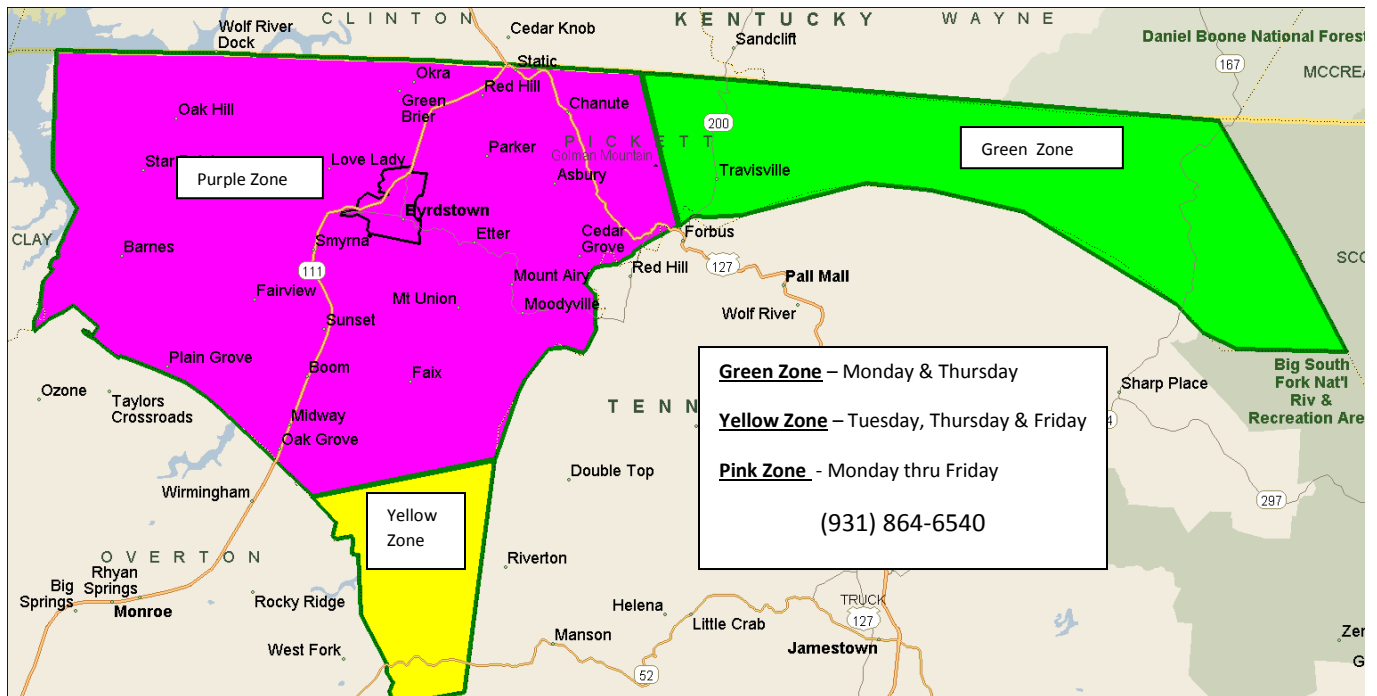

Pickett County Zone Card

One-Way \$1.00 Zone Days, Out of Zone Days \$2.50 upon availability

Schedule your plans according to zones Monday - Friday 8:00 AM - 4:30 PM

Arrange your activities between the hours 10:00 AM and 2:00 PM

Pickett County Routes

| Destination/Cost | Day of Week | Schedule |
|---|--------------------|---|
| Livingston, \$2.50 One-Way | Monday Thru Friday | Based on 1 st Appointment. Make appointment between 10:00 AM and 2:00 PM |
| Knoxville, \$13.50 One-Way | Monday thru Friday | Based on 1 st Appointment. Make appointment between 10:00 AM and 2:00 PM |
| Cookeville, (North Feeder) \$5.00 One-Way | Monday thru Friday | Departs Livingston 8:00 am and 11:00 am Arrives in Cookeville 8:45 am and 11:45 am |
| Nashville, \$14.50 One-Way | Monday thru Friday | Based on 1 st Appointment. Make appointment between 10:00 AM and 2:00 PM |
| Murfreesboro, \$13.50 One-Way | Tuesday & Thursday | Based on 1 st Appointment. Make appointment between 10:00 AM and 2:00 PM |