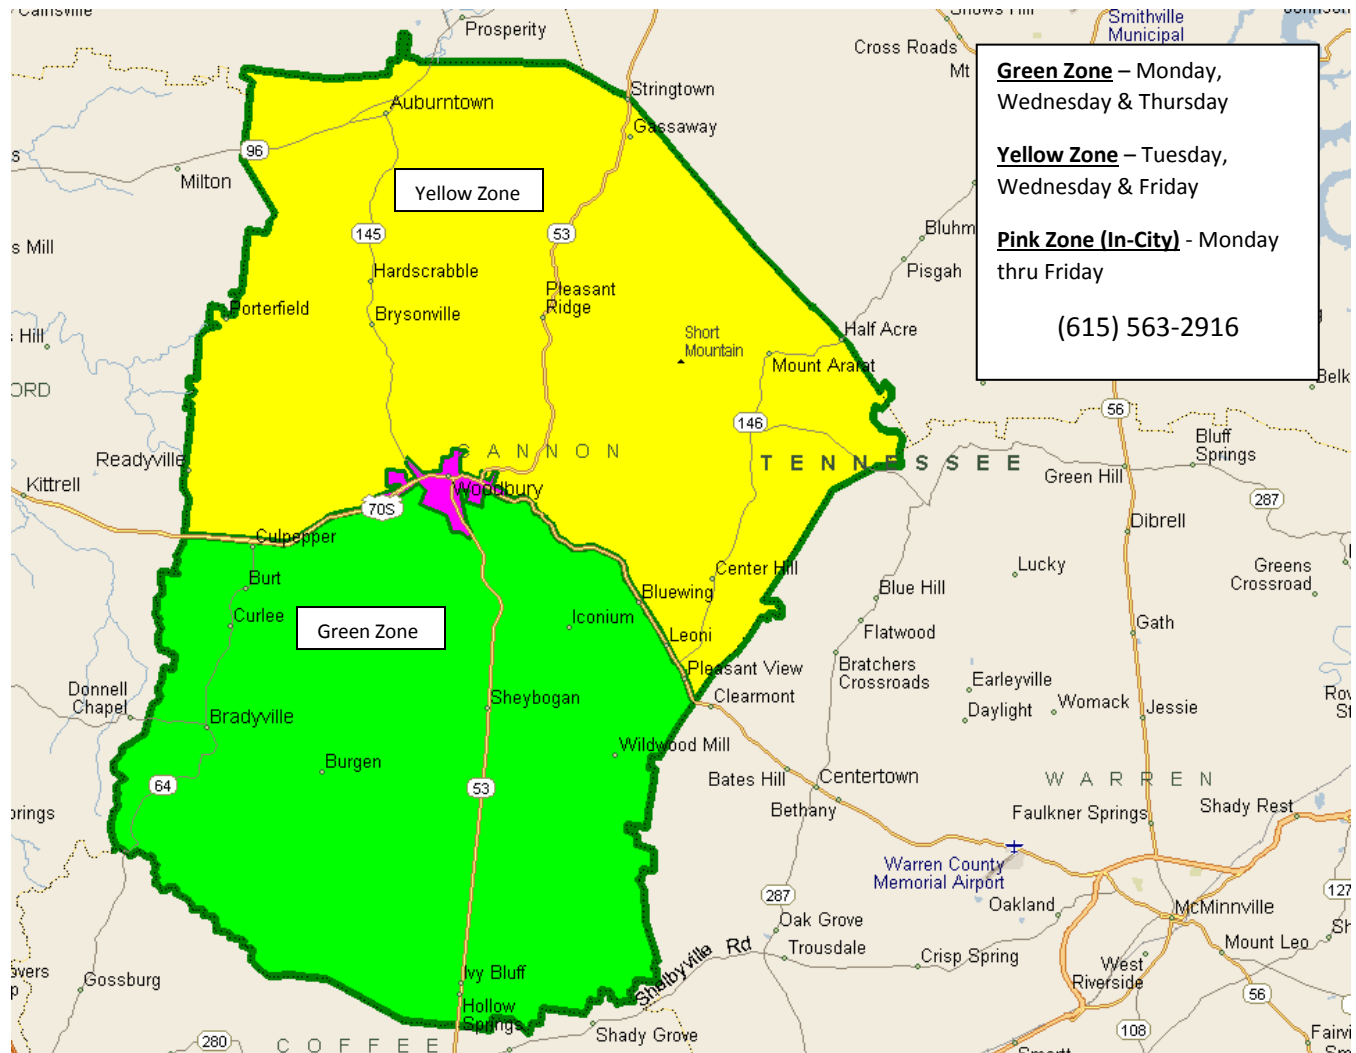

Cannon County Zone Card

One-Way \$1.00 Zone Days, Out of Zone Days \$2.50 upon availability

Schedule your plans according to zones Monday - Friday 8:00 AM - 4:30 PM

Arrange your activities between the hours 10:00 AM and 2:00 PM

Green Zone – Monday, Wednesday & Thursday

Yellow Zone – Tuesday, Wednesday & Friday

Pink Zone (In-City) - Monday thru Friday

(615) 563-2916

Cannon County Routes

Destination/Cost	Day of Week	Schedule
Murfreesboro, \$2.50 One-Way	Monday, Wednesday & Friday	Based on 1 st Appointment. Make appointment between 10:00 AM and 2:00 PM
Manchester, \$3.00 One-Way	Monday, Wednesday & Friday	Based on 1 st Appointment. Make appointment between 10:00 AM and 2:00 PM
McMinnville, \$2.50 One-Way	Monday, Wednesday & Friday	Based on 1 st Appointment. Make appointment between 10:00 AM and 2:00 PM
Nashville(I-24 Express), \$6.00 One-Way	Monday thru Friday	Departs Woodbury 6:30 & 11:30 AM. Return Woodbury 1:00 & 5:30 PM.